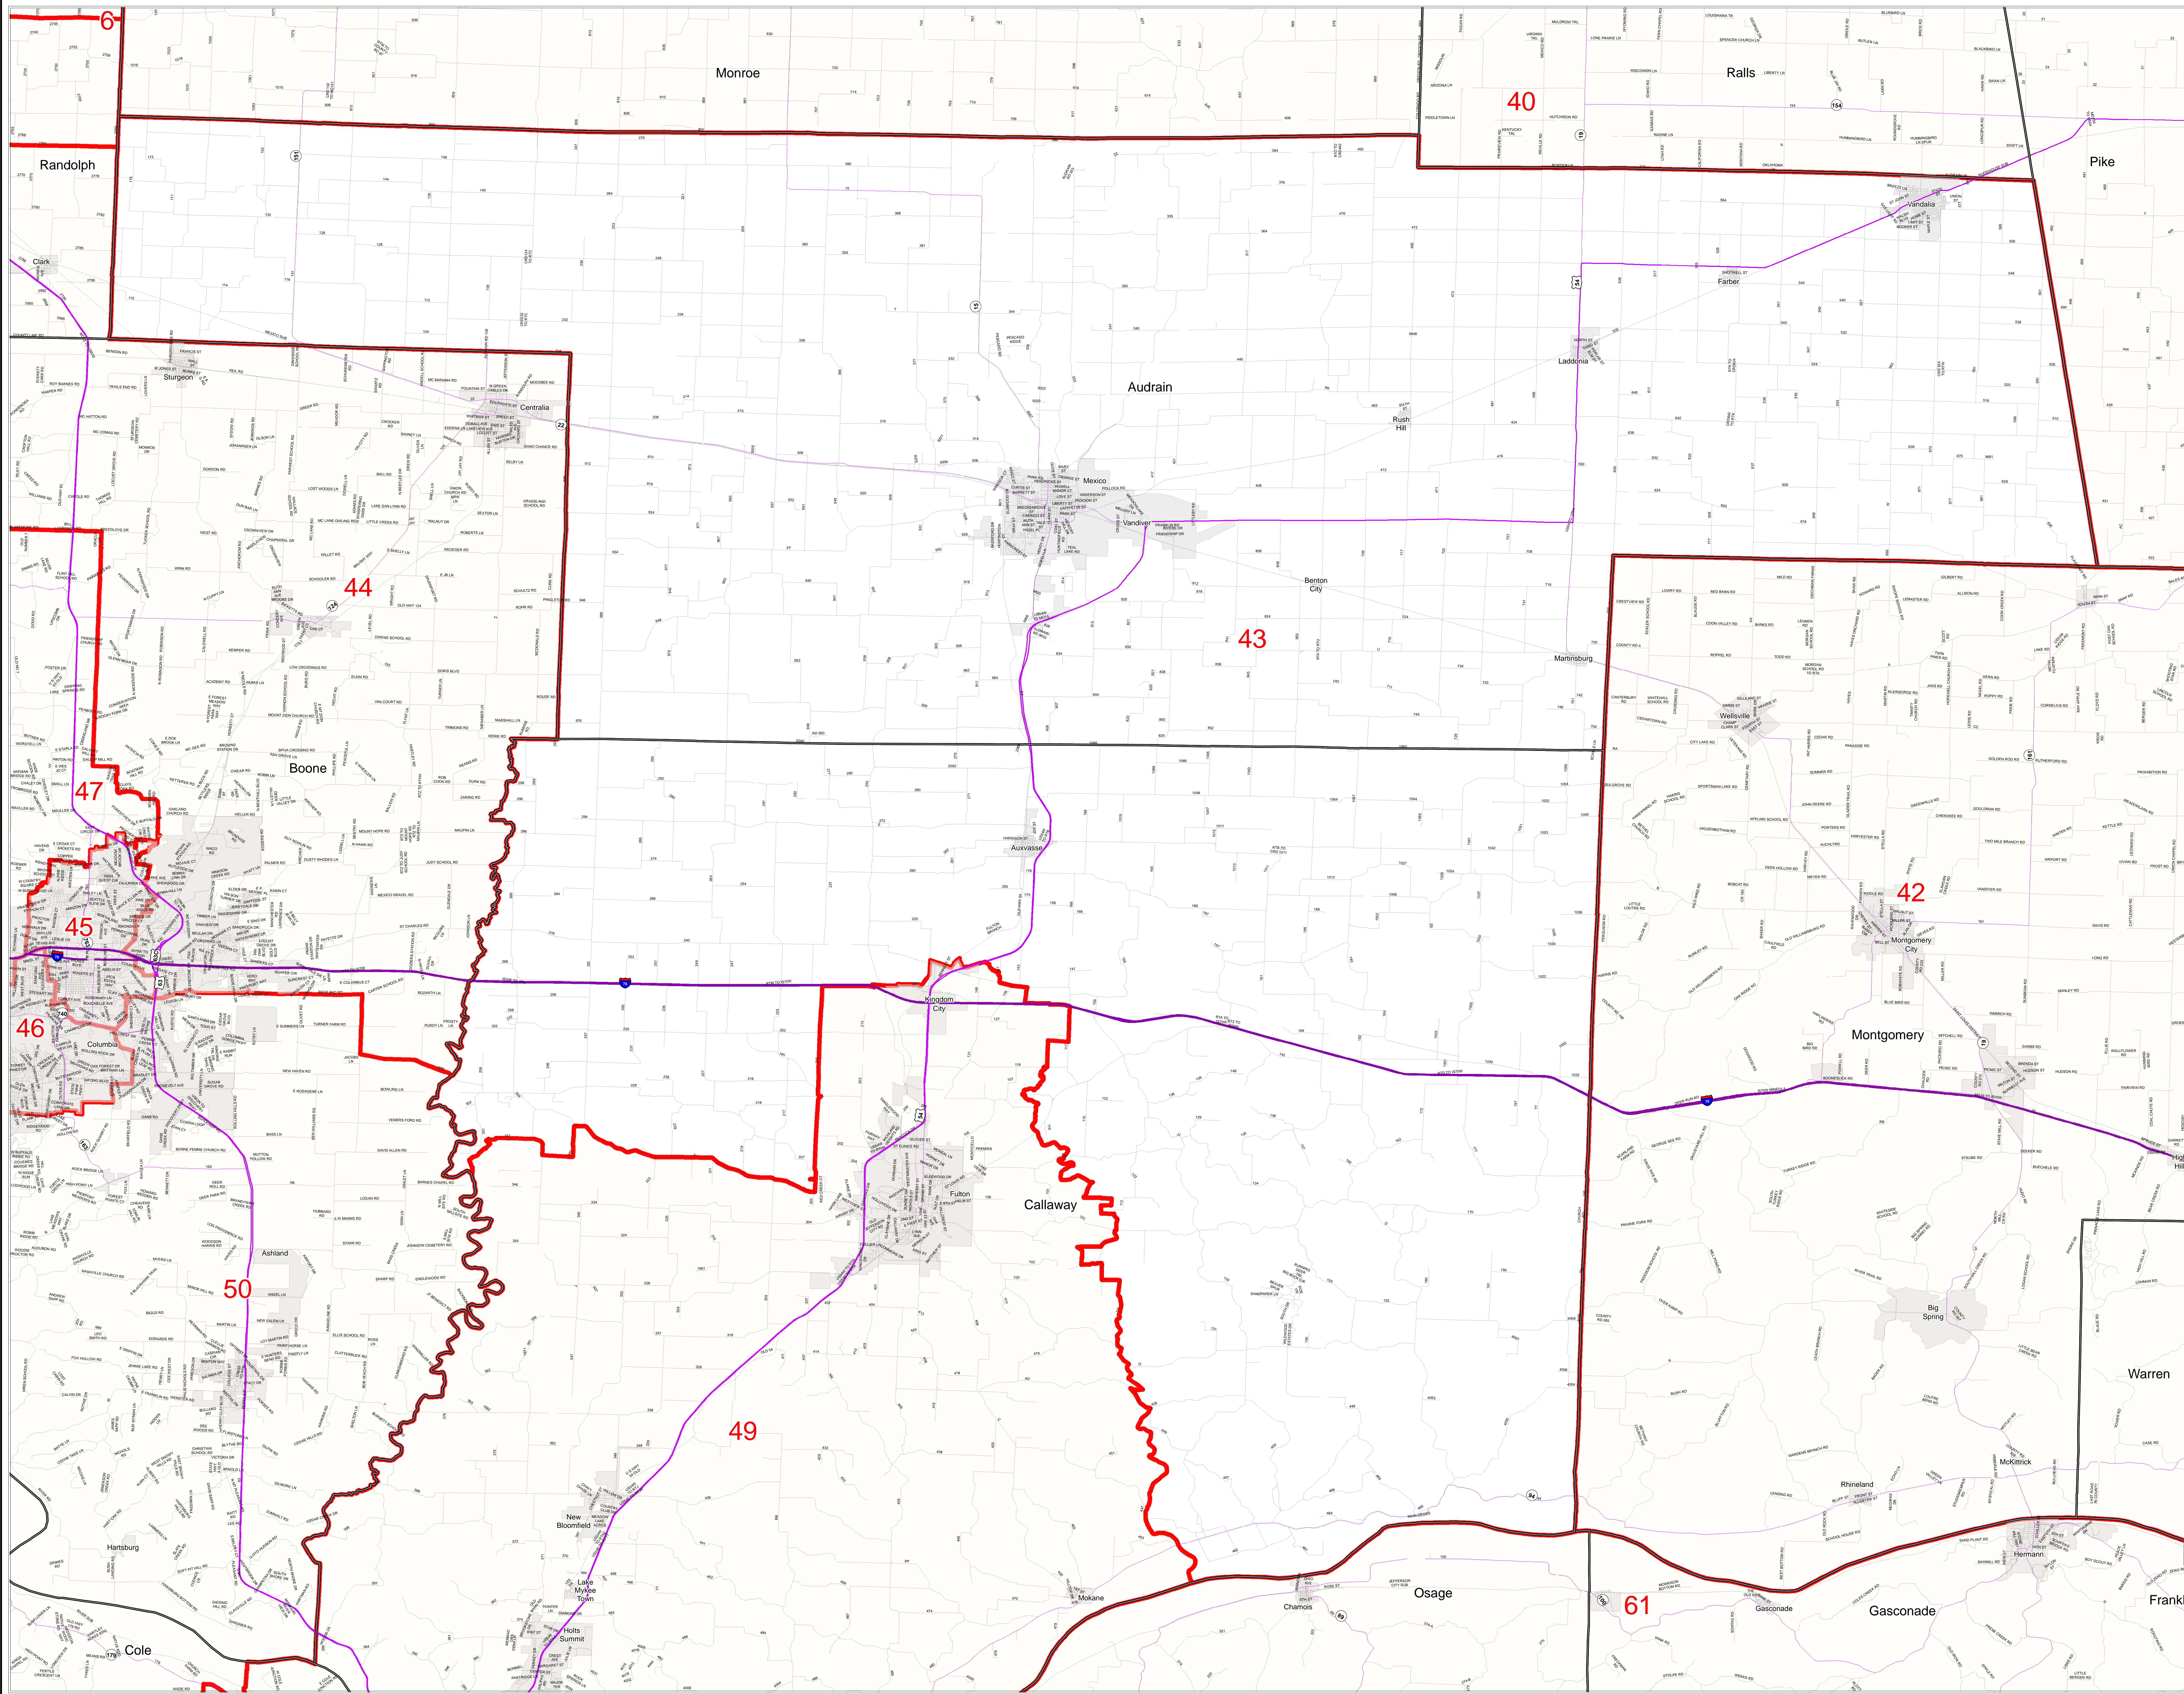

Missouri State House District Number 43

House Apportionment Plan 2011

- Districts
- Counties
- Interstates
- U.S. Highways
- MO Highways
- Streets
- Incorporated Places*
- Area Outside of Featured District